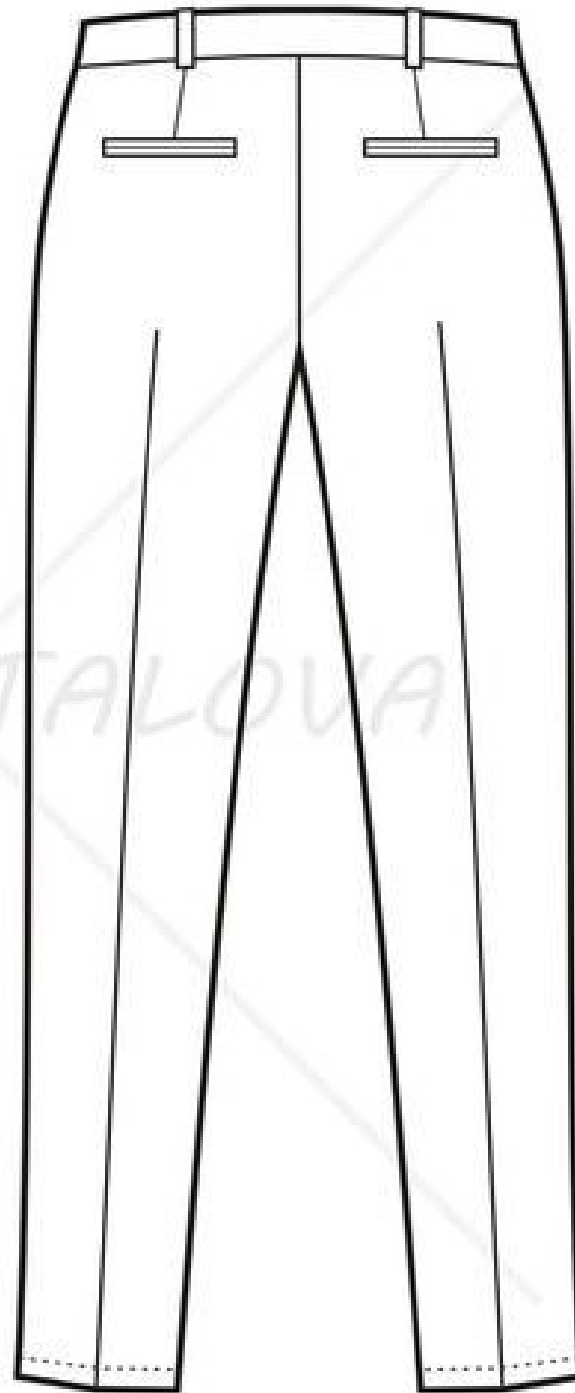

Front

Back

FRONT

BACK

SIDE

TOP

FRONT

BACK

SIDE

TOP

files available:

PSD

AI

FLA

JPG

PNG

OLGA BATALOVA

FRONT

BACK

Men's POLO-SHIRT design template for your design. No mesh.

ballet flats

mid heels

high heels

extra high heels