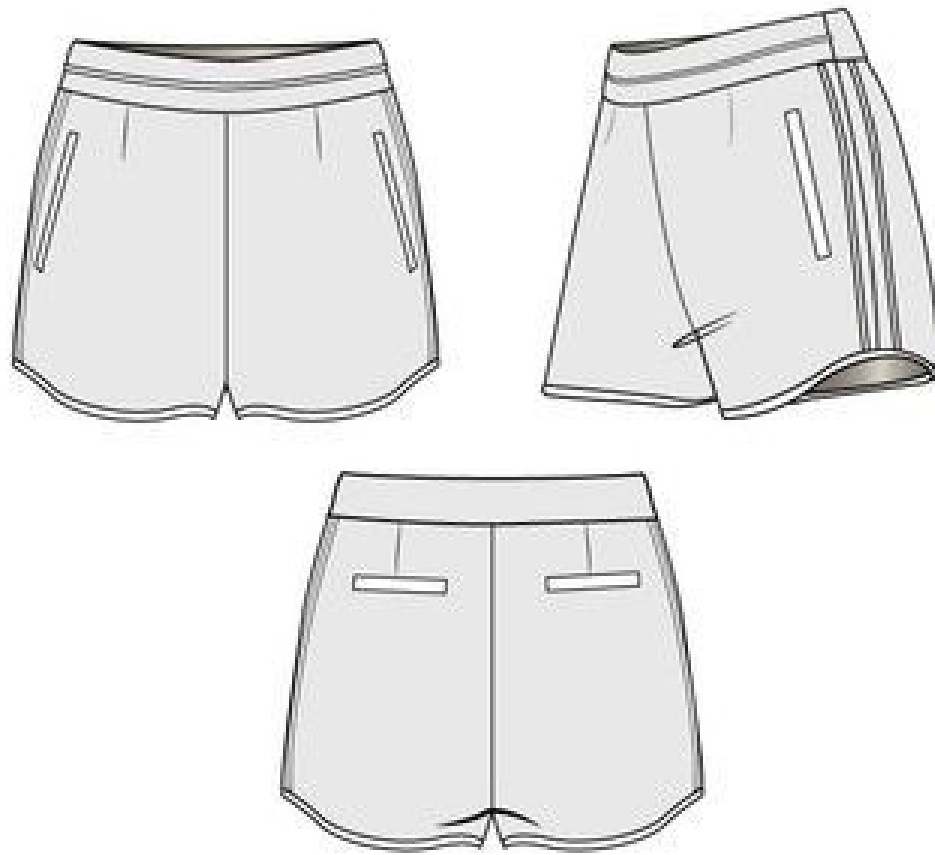

OLGA BATALOVA

FRONT

BACK

Men's POLO-SHIRT design template for your design. No mesh.

ballet flats

mid heels

high heels

extra high heels

colourbox

© Can Stock Photo

004

003

001

002

ADIDAS_ Short OM

Panel mesh on
bottom of the
short