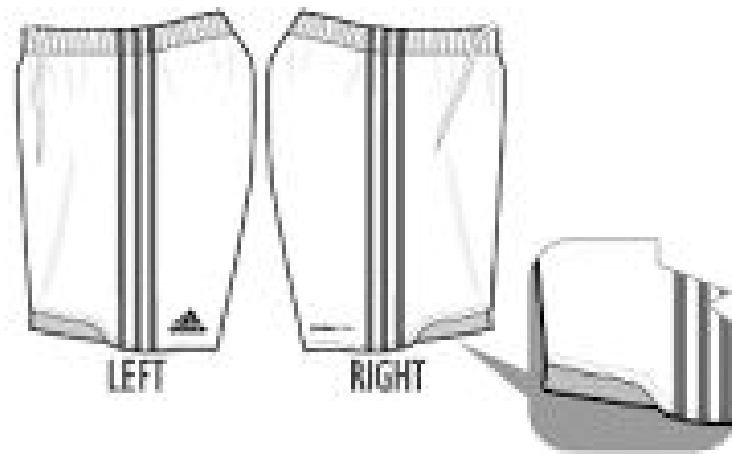

colourbox

© Can Stock Photo

004

003

001

002

ADIDAS_ Short OM

Panel mesh on
bottom of the
short