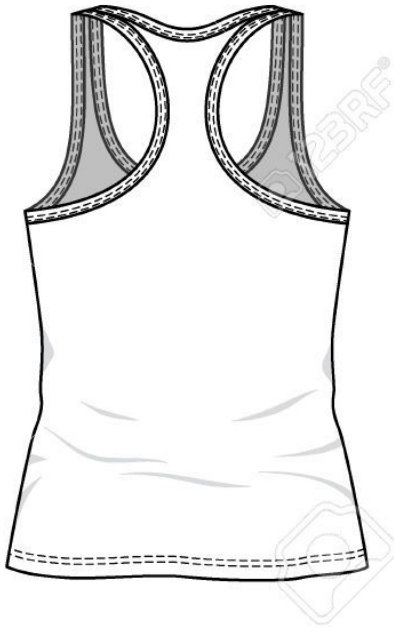

Front
Frente

D

D

Front
Frente

E

E

PRESENTATION SKETCHES - OUTERWEAR 7

Sweatshirt / Hoodie

CF

CB

PRESENTATION SKETCHES - WOVEN TOPS 4

Slim Fit Woven Shirt 2

Back

Back

Front

Back

Front

Back

FRONT

BACK

SIDE

TOP

FRONT

BACK