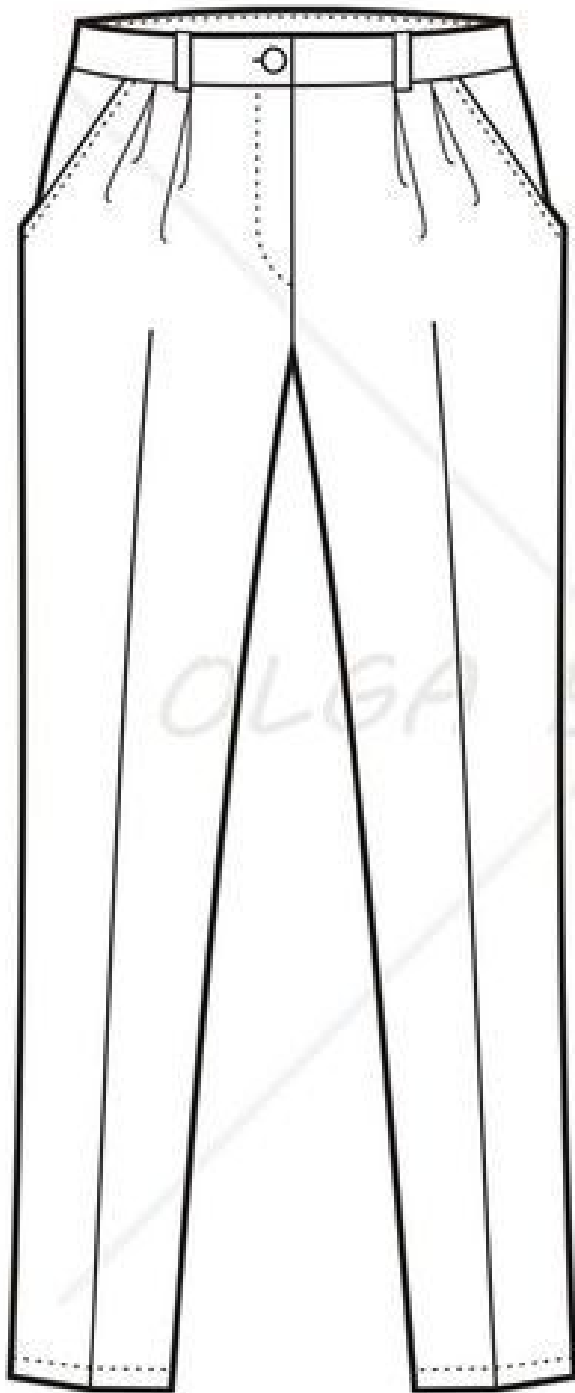

Front

Back

FRONT

BACK

SIDE

TOP

FRONT

BACK

SIDE

TOP

files available:

PSD

AI

FLA

JPG

PNG

OLGA BATALOVA

FRONT

BACK

Men's POLO-SHIRT design template for your design. No mesh.

ballet flats

mid heels

high heels

extra high heels