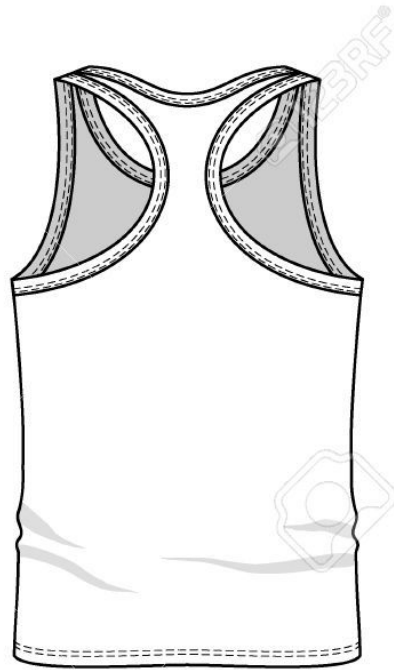

Front
Frente

D

D

Front
Frente

E

E

PRESENTATION SKETCHES - OUTERWEAR 7

Sweatshirt / Hoodie

CF

CB

PRESENTATION SKETCHES - WOVEN TOPS 4

Slim Fit Woven Shirt 2

Back

Back

Front

Back

Front

Back

FRONT

BACK

SIDE

TOP

FRONT

BACK