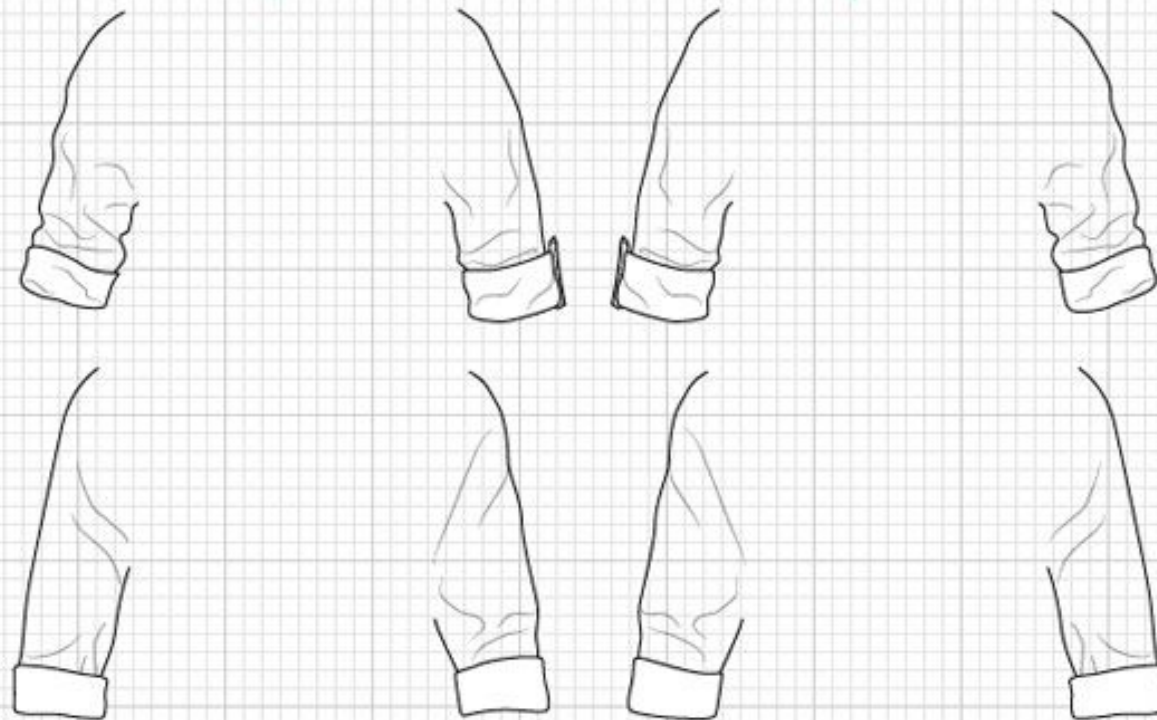

CF

CB

PRESENTATION SKETCHES - WOVEN TOPS 4

Slim Fit Woven Shirt 2

Back

Back

Front

Back

Front

Back

FRONT

BACK

SIDE

TOP

FRONT

BACK